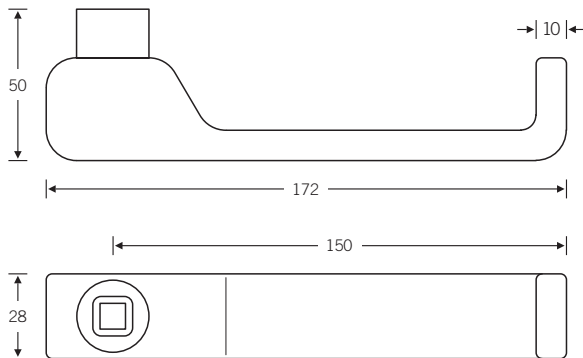

# FSB Clear Code Architecture Handle

A universally accessible handle

FSB 1233 is designed by PMMT according to Clear Code Architecture accessibility criteria. Its geometry and proportions have been specially designed to ensure that it can be easily used by everyone, including people with disabilities or limitations.