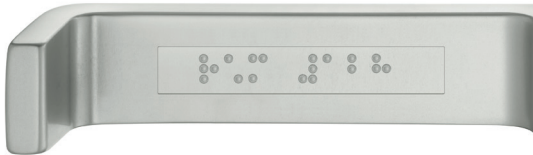

# FSB Clear Code Architecture Handle

A universally accessible handle

FSB 1233 is designed by PMMT according to Clear Code Architecture accessibility criteria. Its geometry and proportions have been specially designed to ensure that it can be easily used by everyone, including people with disabilities or limitations.

## A universally accessible handle

---

It allows special signs in Braille. Its flat side allows the placement of the Braille sign sticker, which helps blind people identify the room where they are. This is an option. FSB 1233 can be delivered with or without recess for Braille sign stickers.

Its shape prevents from snags. The end is bent towards the inside to prevent snagging. This is specially useful in case of emergency evacuation and in buildings where users wear gowns, for instance healthcare buildings.